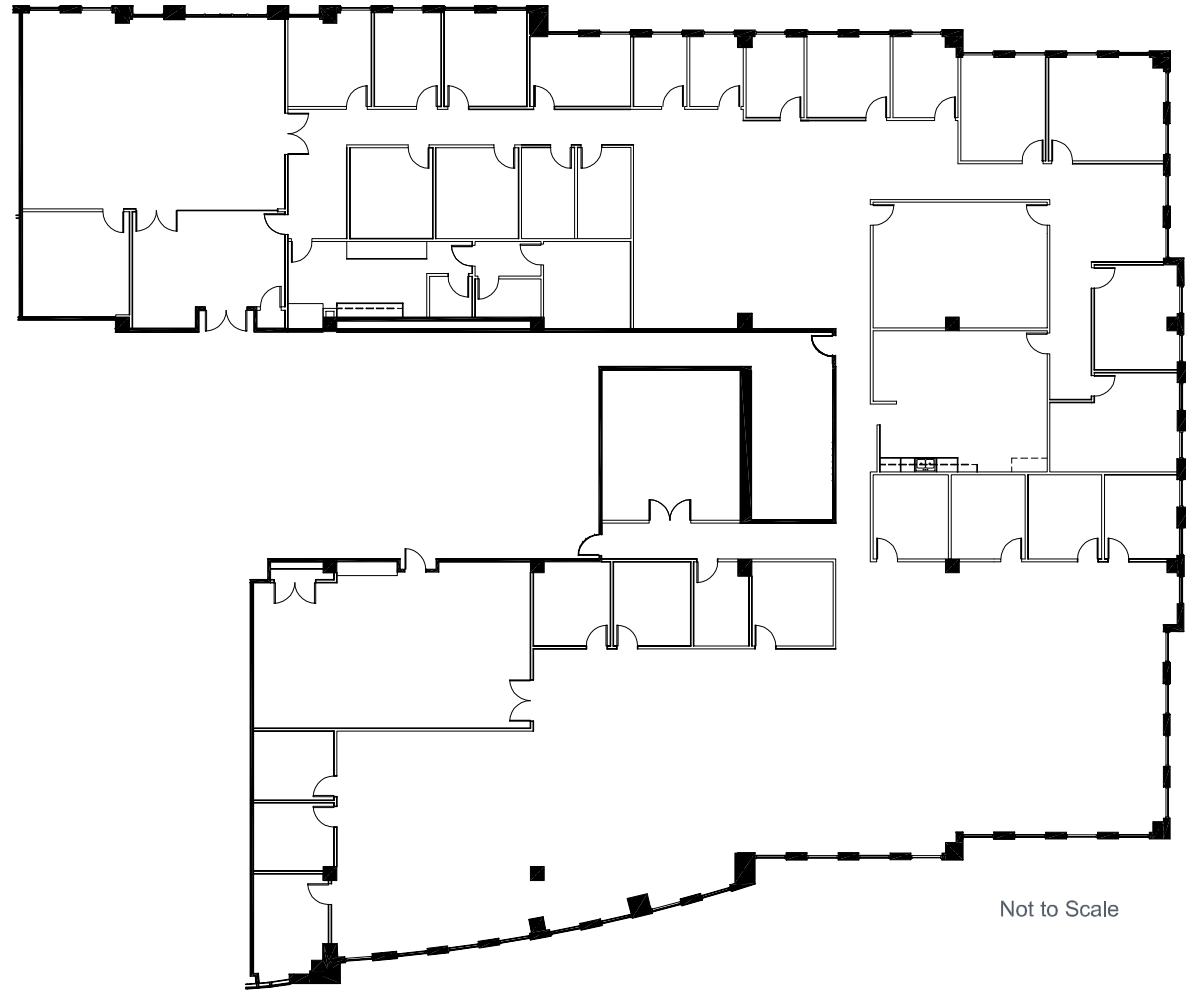

As Built
Suite 410
18,362 RSF

Three Coliseum
Centre
2550 W. Tyvola Road
Charlotte, NC

Joe Franco
704.331.1241
Joe.Franco@cbre.com

Stephanie Spivey
704.331.1298
Stephanie.Spivey@cbre.com

Key Plan

*This suite has not been field surveyed by NELSON