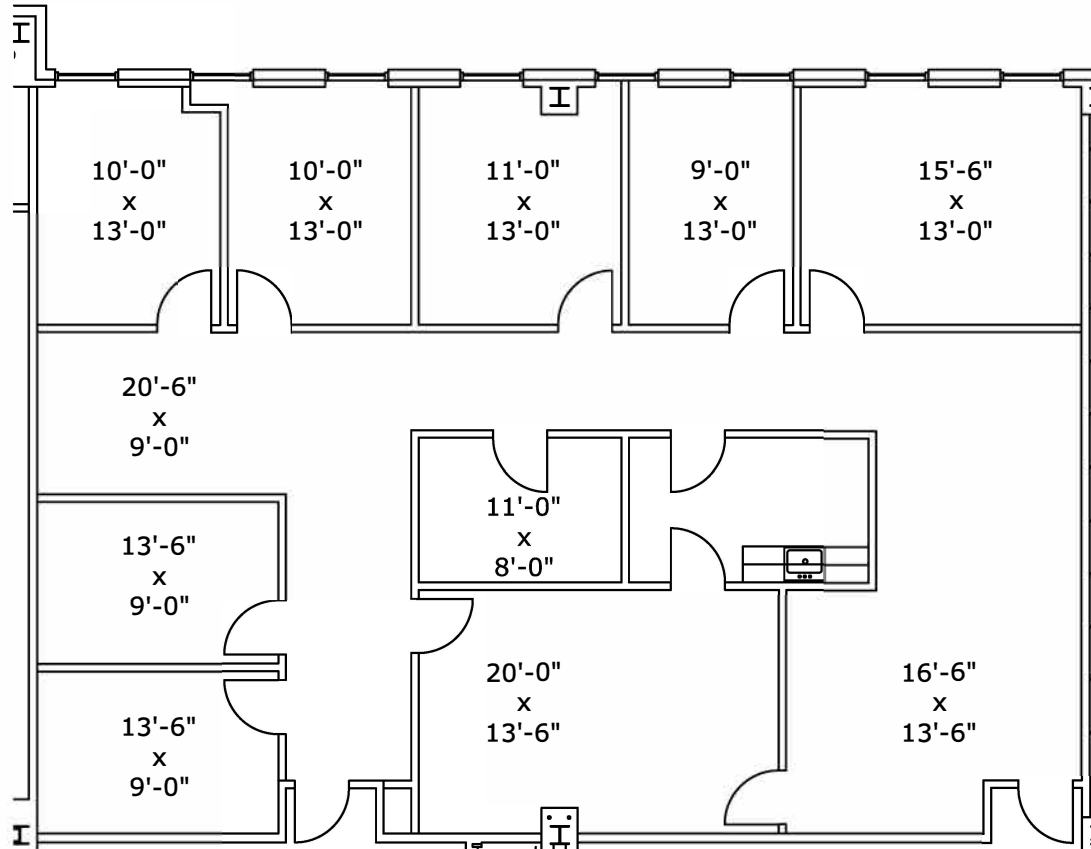

SUITE 175

THREE COLISEUM CENTRE
2550 W. Tyvola Rd.
Charlotte, NC

Available 10/1/18

1st FLOOR KEY PLAN

FLOOR PLAN

2,807 RSF

SCALE: $\frac{3}{32}$ " = 1'-0"